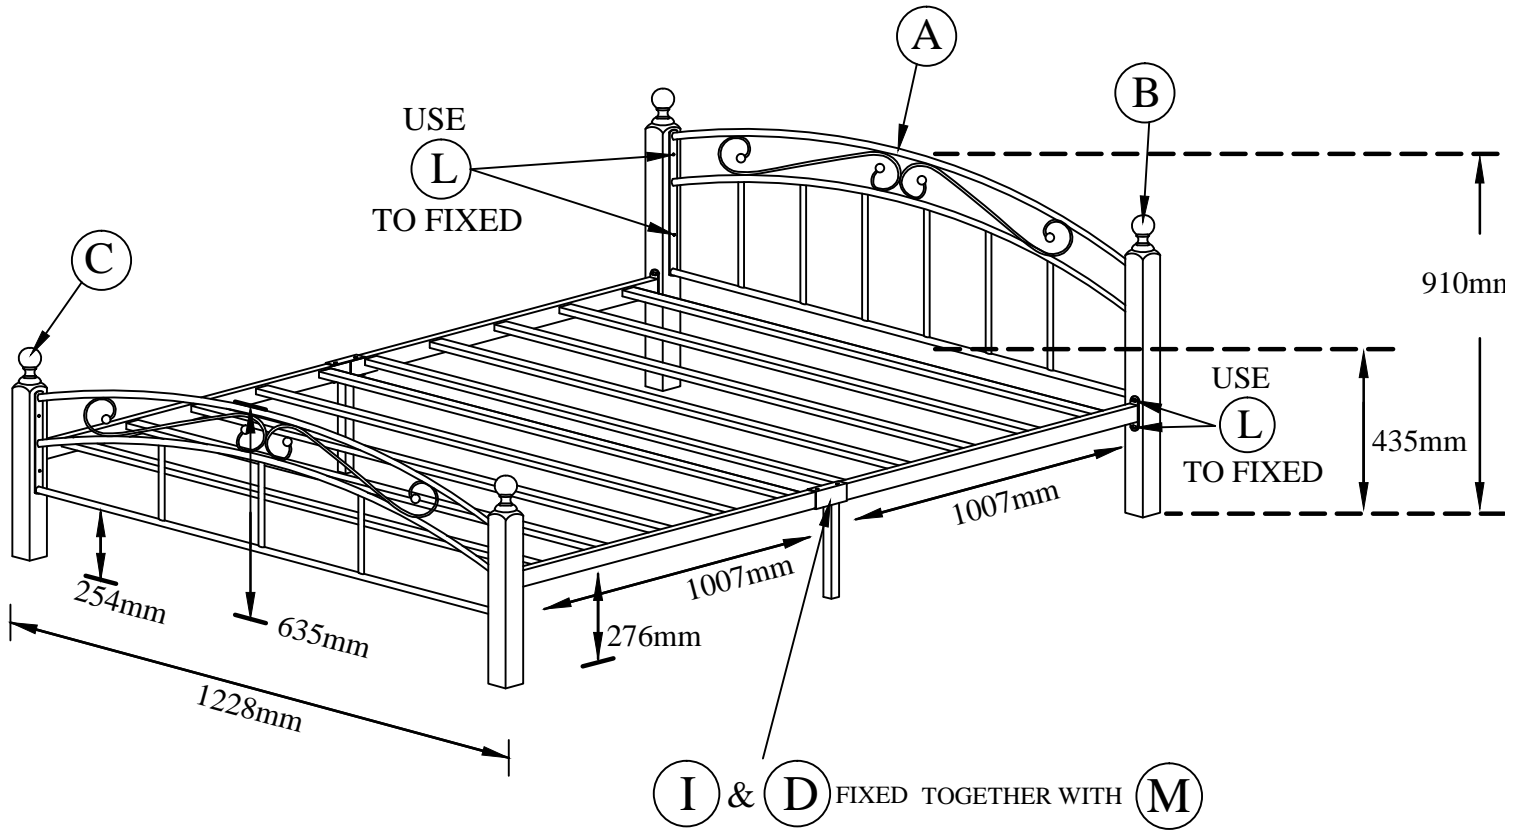

AT 6077 MIDDLE BED

PART LIST

<p>A. Headboard (1pc) & Footboard (1pc)</p>	<p>B. Woodpost "H" (2pcs)</p>	<p>C. Woodpost "L" (2pcs)</p>	<p>D. Right Metal Slat (1pc) & Left Metal Slat (1pc)</p> <p>I. Side Rail Legs (2pcs)</p>
---	-------------------------------	-------------------------------	--

HARDWARE LIST

K1.		L Allen Key M4		1 pc
K2.		L Allen Key M5		1 pc
L.		M6 x 25mm Bolt	Head&Back Board & Siderail	16 pcs
M.		M8 x 70mm Bolt With Nut	Metal Slat	4 pcs